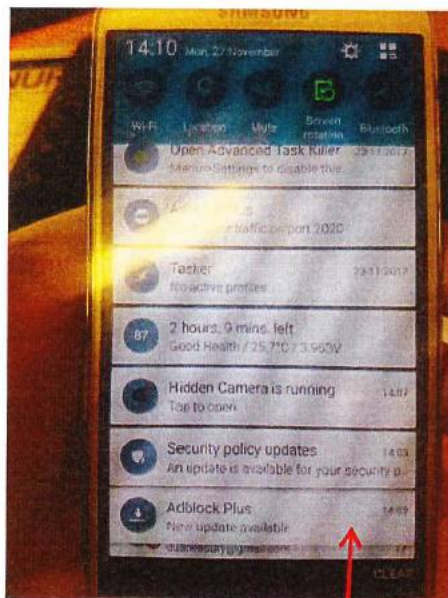

Loaned phone to resident DB

Multiple spy / video / camera applications

Picture shows audio enabled and ticked stating that app is running in background but will not show

Picture shows hidden camera running / active

Picture shows hidden camera has been connected (possibly being viewed at time by C)

Picture shows That the device is assigned to C email And clearly states that C can connect to this device remotely and control this device at any time.