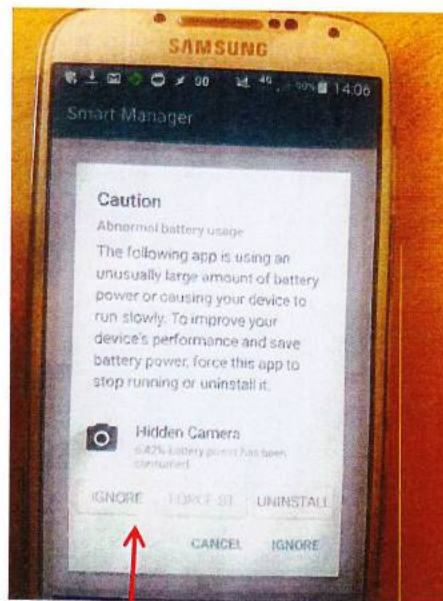

Loaned phone to resident DB

Multiple spy / video / camera applications

Picture shows audio enabled and ticked stating that app is running in background but will not show

Picture shows hidden camera running / active

Picture shows hidden camera has been connected (possibly being viewed at time by C)

Picture shows That the device is assigned to C email And clearly states that C can connect to this device remotely and control this device at any time.